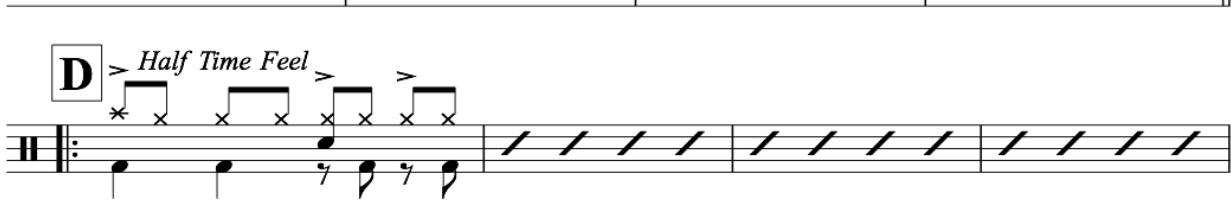

D

Half Time Feel